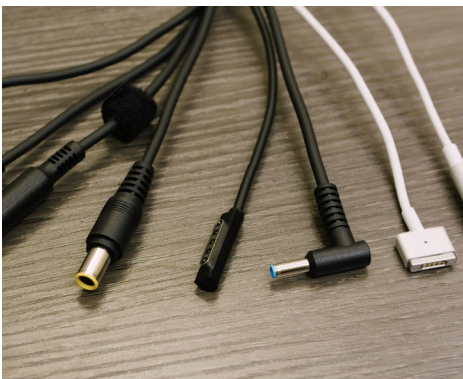

Make Old Device Batteries Last All Day!

“School Bus Yellow” for Visibility

Active Charge Power Banks in “school bus yellow” are great for differentiation from other devices. They provide ample power for students to charge while they work on their lessons.

Versatile, Multi-Use USB-C Charging Station

Other power bank products include stations that charge only the banks. Adapt4 charges your power banks and any devices that you may want to charge when not in use.

Powerful, High-Quality Power Banks

Active Charge Power Banks are durable machines with 65W output, sufficient for notebooks, Chromebooks, or tablets. They provide ample power to charge devices as they are being used.

Connectors for Non-USB-C Devices

Get cables for connecting the power banks to devices with other types of charging ports. Cables are available for most major device types.

Wall Mounting Bracket

Use the wall mounting bracket to store the Adapt4 station out of the way. (Adapt4-BRACKET Sold Separately)

Included

Part Number: A4USBC2YPBYL

The part number used for your order may vary due to custom configurations. Contact your IT vendor for your specific part number.

- 1 Adapt4 USB-C Charging Station
- 4 Active Charge Power Banks
- 4 USB-C to USB-C connector cables

Warranty

- Station Enclosure | Lifetime
- Quick-Sense USB-C Charging Hub | 2 years
- Active Charge Power Banks | 1 year
- Cables | 1 year

Specifications

Adapt4 USB-C Charging Station: